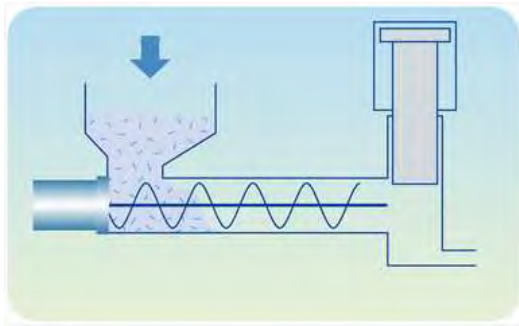

Food waste Pressure Separator YG/YGL Series has the following functions and features.

1. Food waste can be put in the machine while it is still wrapped.
2. High-pressure compression automatically separates waste into useful resources and foreign matter.
3. Effective resources are in paste form, making them suitable for transportation.
4. Paste-like effective resources are advantageous for recycling because decomposition and fermentation are fast.
5. Contaminants are dehydrated, reduced in volume, and discharged.

Methane gasification, composting, feed conversion, carbonization, drying, purification, volume reduction and elimination applications include wholesale markets, food processing factories, food centers, supermarkets, department stores, restaurants, hotels, and hospitals where a large amount of garbage is produced. Highly effective for disposal of raw garbage and expired food waste discharged from kitchen facilities such as student and employee cafeterias.

Model no.		YG-1	YG-3	YG-10	YGL-3
Ability to handle (L h)		130	300	1000	300
Power supply		200V / 220V (50 / 60Hz) 、 3-phase			
Motor	For hydraulic pump	1.5kW×4P	3.7kW×4P	7.5kW×4P	2.2kW×4P
	For screw conveyor	100W×4P	100W×4P	400W×4P	--
		800	1000	2500	650

Алматы (7273)495-231
Ангарск (3955)60-70-56
Архангельск (8182)63-90-72
Астрахань (8512)99-46-04
Барнаул (3852)73-04-60
Белгород (4722)40-23-64
Благовещенск (4162)22-76-07
Брянск (4832)59-03-52
Владивосток (423)249-28-31
Владикавказ (8672)28-90-48
Владимир (4922)49-43-18
Волгоград (844)278-03-48
Вологда (8172)26-41-59
Воронеж (473)204-51-73
Екатеринбург (343)384-55-89
Иваново (4932)77-34-06
Ижевск (3412)26-03-58
Иркутск (395)279-98-46
Казань (843)206-01-48

Калининград (4012)72-03-81
Калуга (4842)92-23-67
Кемерово (3842)65-04-62
Киров (8332)68-02-04
Коломна (4966)23-41-49
Кострома (4942)77-07-48
Краснодар (861)203-40-90
Красноярск (391)204-63-61
Курган (3522)50-90-47
Курск (4712)77-13-04
Липецк (4742)52-20-81
Магнитогорск (3519)55-03-13
Москва (495)268-04-70
Мурманск (8152)59-64-93
Набережные Челны (8552)20-53-41
Нижний Новгород (831)429-08-12
Новокузнецк (3843)20-46-81
Новосибирск (383)227-86-73
Ноябрьск (3496)41-32-12

Омск (3812)21-46-40
Орел (4862)44-53-42
Оренбург (3532)37-68-04
Пенза (8412)22-31-16
Пермь (342)205-81-47
Петрозаводск (8142)55-98-37
Псков (8112)59-10-37
Ростов-на-Дону (863)308-18-15
Рязань (4912)46-61-64
Самара (846)206-03-16
Санкт-Петербург (812)309-46-40
Саранск (8342)22-96-24
Саратов (845)249-38-78
Севастополь (8692)22-31-93
Симферополь (3652)67-13-56
Смоленск (4812)29-41-54
Сочи (862)225-72-31
Ставрополь (8652)20-65-13
Сургут (3462)77-98-35