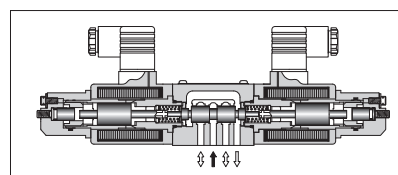

Россия +7(495)268-04-70

Казахстан +7(7172)727-132

Киргизия +996(312)96-26-47

yne@nt-rt.ru || <https://yuken.nt-rt.ru>

Shockless Type Proportional Electro-Hydraulic Directional and Flow Control Valves

These valves are well accepted by industrial users as shifting time adjustable type shockless valves. By employing the basic design concept of the “G series solenoid operated directional valves”, we have been successful developing the shifting time adjustable shockless valves with high performance which makes the speed setting possible at any high speed operation.

In combination with the newly developed digital amplifiers, the further enhancement of maneuverability and repeatability of the valves can be realized.

Specifications

Descriptions	Model No.	EDFG-01
Max. Operating Pressure	MPa	25
Max. Flow	L/min	30
Max. Tank Line Back Pressure	MPa	14
Rated Current	mA	1100
Coil Resistance	Ω	10.8
Hysteresis		5% or less
Repeatability		1% or less
Step Response (Typical Rating) (0 ⇔ 100%)		100 ms or less
Frequency Response (50% ±25%)	Phase	20 Hz (-90 degree)
	Gain	25 Hz (-3 dB)
Approx. Mass	kg	2.4