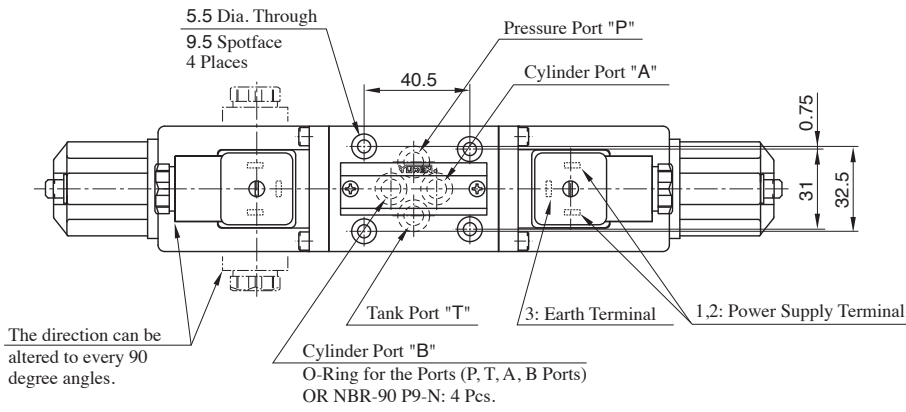

### Model Number Designation

EDF	G	-01	-30	-3C2	-XY	-50
Series Number	Type of Mounting	Valve Size	Rated Flow L/min	Spool Type	Direction of Flow	Design Number
<b>EDF:</b> Shockless Type Proportional Directional and Flow Control Valve	<b>G:</b> Sub-Plate Mounting	<b>01</b>	<b>30</b>	<b>3C2</b> <b>3C40</b> 	<b>XY:</b> Meter - in Meter - out	<b>50</b>