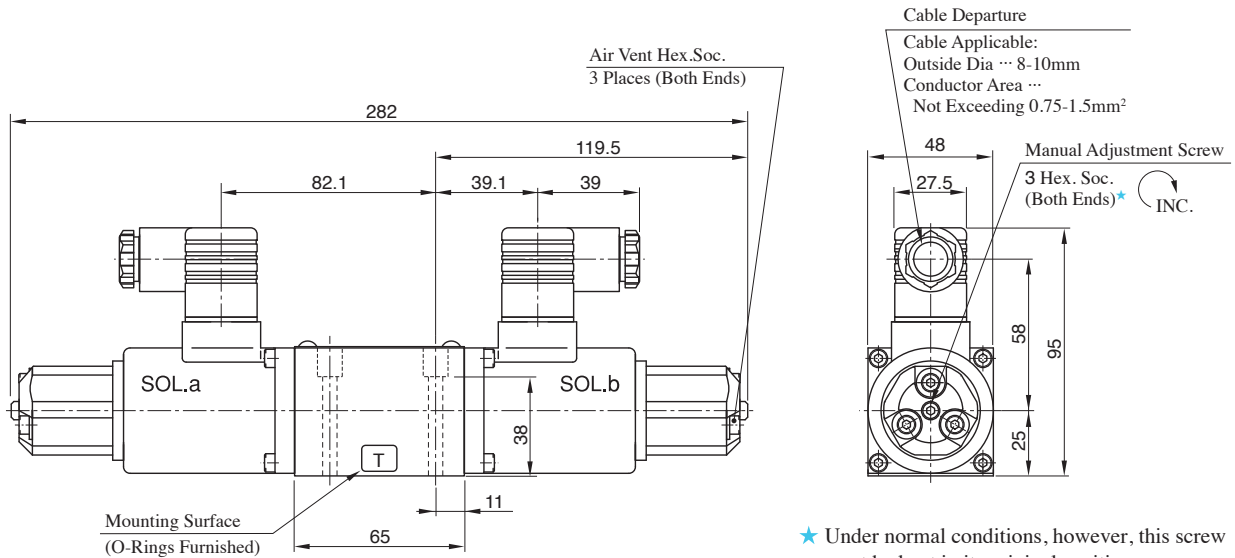

### Model Number Designation

EDF	G	-01	-30	-3C2	-XY	-50
Series Number	Type of Mounting	Valve Size	Rated Flow L/min	Spool Type	Direction of Flow	Design Number
<b>EDF:</b> Shockless Type Proportional Directional and Flow Control Valve	<b>G:</b> Sub-Plate Mounting	<b>01</b>	<b>30</b>	<b>3C2</b> <b>3C40</b> 	<b>XY:</b> Meter - in Meter - out	<b>50</b>