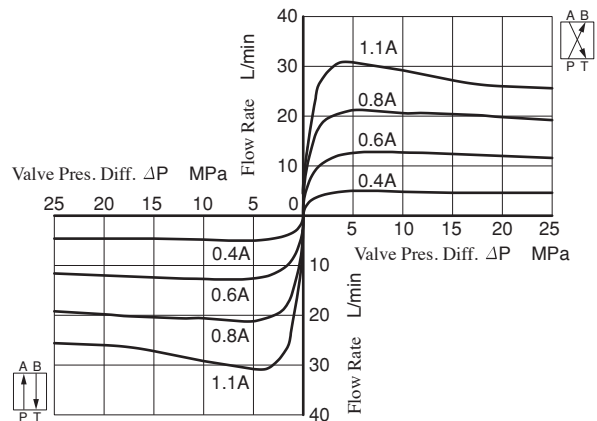

Valve Pressure Difference vs. Flow

Viscosity: 30mm²/s

По вопросам продаж и поддержки обращайтесь:

Алматы (7273)495-231
Ангарск (3955)60-70-56
Архангельск (8182)63-90-72
Астрахань (8512)99-46-04
Барнаул (3852)73-04-60
Белгород (4722)40-23-64
Благовещенск (4162)22-76-07
Брянск (4832)59-03-52
Владивосток (423)249-28-31
Владикавказ (8672)28-90-48
Владимир (4922)49-43-18
Волгоград (844)278-03-48
Вологда (8172)26-41-59
Воронеж (473)204-51-73
Екатеринбург (343)384-55-89

Иваново (4932)77-34-06
Ижевск (3412)26-03-58
Иркутск (395)279-98-46
Казань (843)206-01-48
Калининград (4012)72-03-81
Калуга (4842)92-23-67
Кемерово (3842)65-04-62
Киров (8332)68-02-04
Коломна (4966)23-41-49
Кострома (4942)77-07-48
Краснодар (861)203-40-90
Красноярск (391)204-63-61
Курган (3522)50-90-47
Курск (4712)77-13-04
Липецк (4742)52-20-81

Магнитогорск (3519)55-03-13
Москва (495)268-04-70
Мурманск (8152)59-64-93
Набережные Челны (8552)20-53-41
Нижний Новгород (831)429-08-12
Новокузнецк (3843)20-46-81
Новосибирск (383)227-86-73
Ноябрьск (3496)41-32-12
Омск (3812)21-46-40
Орел (4862)44-53-42
Оренбург (3532)37-68-04
Пенза (8412)22-31-16
Пермь (342)205-81-47
Петрозаводск (8142)55-98-37
Псков (8112)59-10-37

Ростов на Дону (863)308-18-15
Рязань (4912)46-61-64
Самара (846)206-03-16
Санкт-Петербург (812)309-46-40
Саранск (8342)22-96-24
Саратов (845)249-38-78
Севастополь (8692)22-31-93
Симферополь (3652)67-13-56
Смоленск (4812)29-41-54
Сочи (862)225-72-31
Ставрополь (8652)20-65-13
Сургут (3462)77-98-35
Сыктывкар (8212)25-95-17
Тамбов (4752)50-40-97
Тверь (4822)63-31-35

Тольятти (8482)63-91-07
Томск (3822)98-41-53
Тула (4872)33-79-87
Тюмень (3452)66-21-18
Улан-Удэ (3012)59-97-51
Ульяновск (8422)24-23-59
Уфа (347)229-48-12
Хабаровск (4212)92-98-04
Чебоксары (8352)28-53-07
Челябинск (351)202-03-61
Череповец (8202)49-02-64
Чита (3022)38-34-83
Якутск (4112)23-90-97
Ярославль (4852)69-52-93