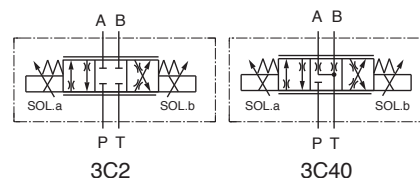

Graphic Symbols

Model Number Designation

EDF	G	-01	-30	-3C2	-XY	-50
Series Number	Type of Mounting	Valve Size	Rated Flow L/min	Spool Type	Direction of Flow	Design Number
EDF: Shockless Type Proportional Directional and Flow Control Valve	G: Sub-Plate Mounting	01	30	3C2 3C40 	XY: Meter - in Meter - out	50