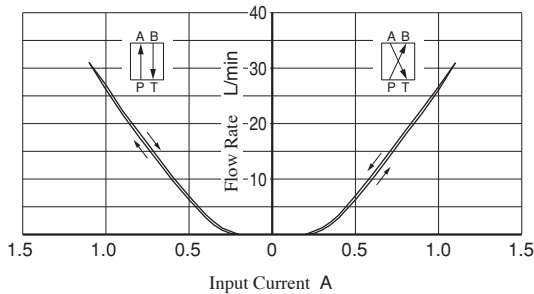

### Model Number Designation

EDF	G	-01	-30	-3C2	-XY	-50
Series Number	Type of Mounting	Valve Size	Rated Flow L/min	Spool Type	Direction of Flow	Design Number
<b>EDF:</b> Shockless Type Proportional Directional and Flow Control Valve	<b>G:</b> Sub-Plate Mounting	<b>01</b>	<b>30</b>	<b>3C2</b> <b>3C40</b> 	<b>XY:</b> Meter - in Meter - out	<b>50</b>

Note) For valve mounting surface dimensions, see the dimensional drawings of sub-plates (page H-8) in common use.

Input Current vs. Flow

Viscosity: 30mm<sup>2</sup>/s  
Valve Pres. Difference: 7 MPa

Valve Pressure Difference vs. Flow